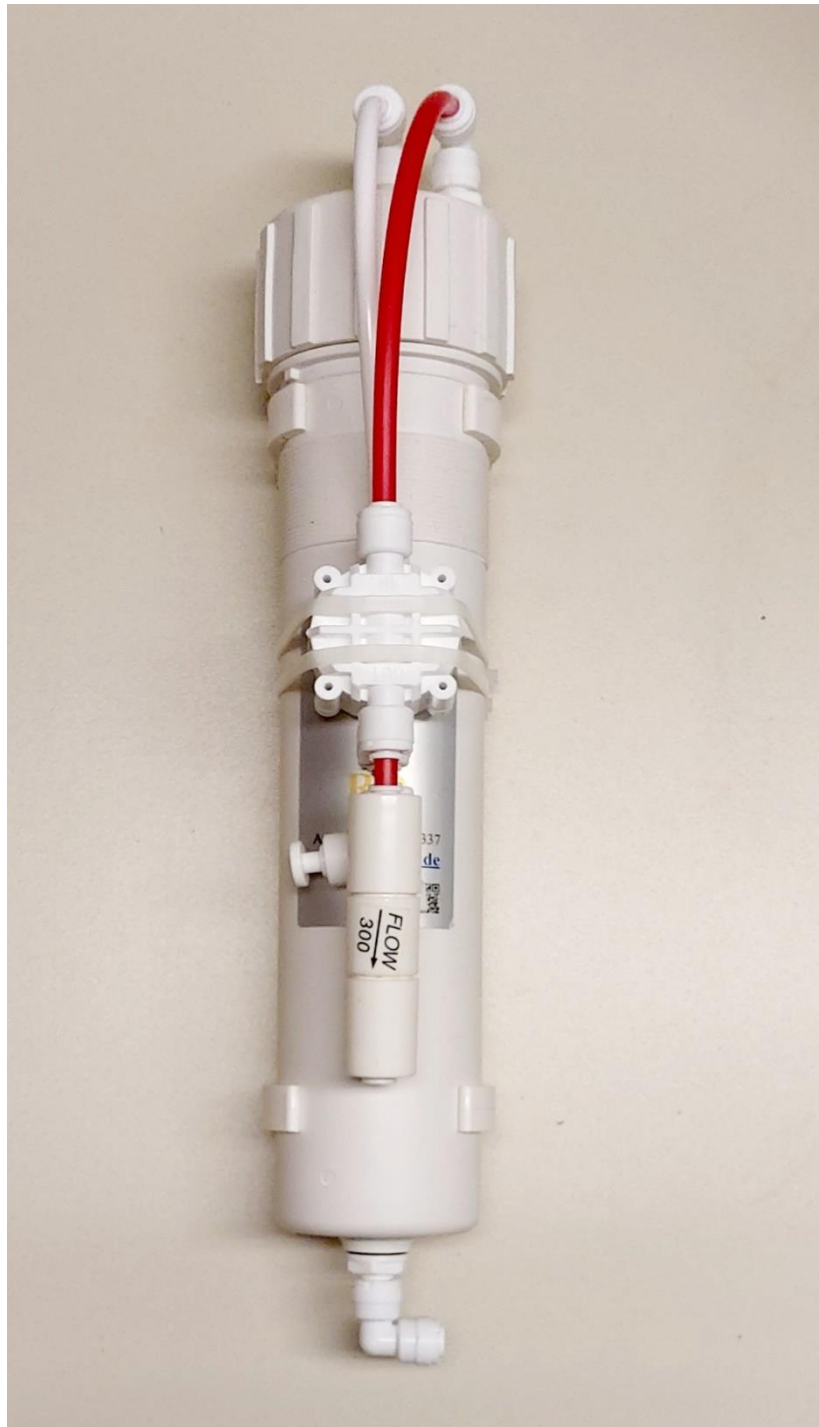

ISIWater®

naturally made in Germany

Made in Germany

Water softening unit “WEH 417“

Hardness- and pollutant free water direct out of the water faucet

01/2021

© ISI Umwelttechnik GmbH

www.isiwater.de

Eliminate hardness, pollutants and microplastic

Description

- Under table water softening unit for tap water and well water
- Unit for not chlorated water.
- Soft and low salt drinking water.
- Space saving filter combination.
- High-gloss chrome 3 - way - faucet incl. pipes and accessories, pre-assembled for the connection to a cold water valve $\frac{3}{8}$ ".
- Tool free connection system
- Filter capacity min. 10.000 liter
- Space requirement basic unit only 13 x 9 x 40 cm (HxWxD)

Mounting

3-way-faucet

Extent of delivery

Technical datas	WEH 417
Flow rate	max. 9,5 liter / hour (3,4 bars)
Packing measures carton	60 x 40 x 45 cm (0,108 m ³)
Packing weight	5,0 kg
Art. No. Filter unit	000.000.417
Art. No. Replacement filter	000.000.418