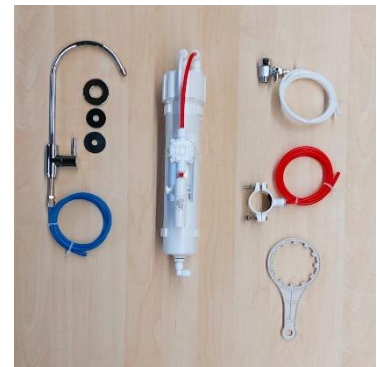

Eliminate hardness, pollutants and microplastic

Description

- Under table water softening unit for tap water and well water
- Unit for not chlorated water.
- Soft and low salt drinking water.
- Space saving filter combination.
- High-gloss chrome 1 - way - faucet incl. pipes and accessories, pre-assembled for the connection to a cold water valve $\frac{3}{8}$ ".
- Tool free connection system
- Filter capacity min. 10.000 liter
- Space requirement basic unit only 13 x 9 x 40 cm (HxWxD)

Mounting

1-way-faucet

Extent of delivery

Technical datas	WEH 451
Flow rate	max. 9,5 liter / hour (3,4 bars)
Packing measures carton	60 x 40 x 45 cm (0,108 m ³)
Packing weight	4,5 kg
Art. No. Filter unit	000.000.451
Art. No. Replacement filter	000.000.418