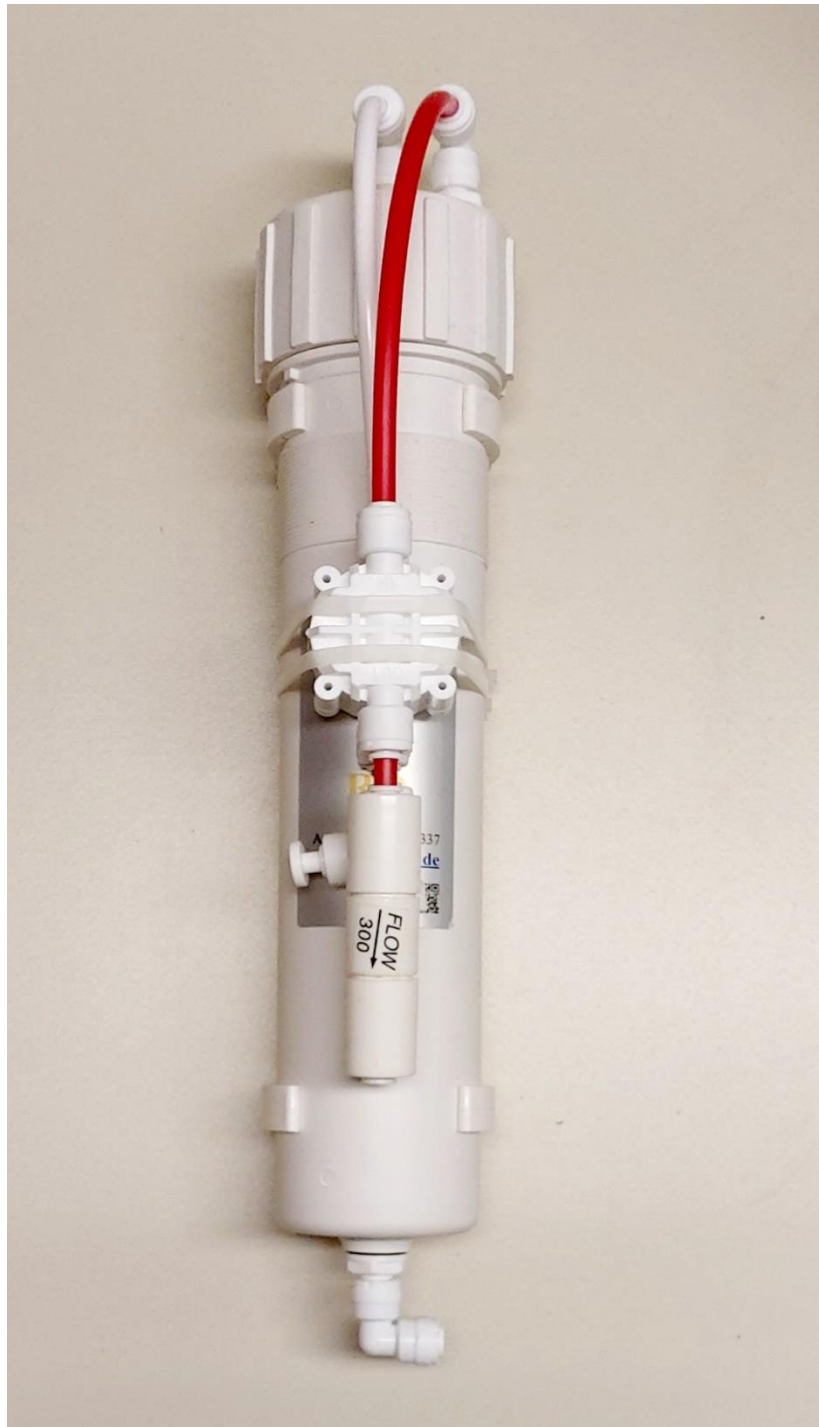

ISIWater®

naturally made in Germany

Made in Germany

Water softening unit “WEH 451“

Hardness- and pollutant free water direct out of the water faucet

01/2021

© ISI Umwelttechnik GmbH

www.isiwater.de

Eliminate hardness, pollutants and microplastic

Description

- Under table water softening unit for tap water and well water
- Unit for not chlorated water.
- Soft and low salt drinking water.
- Space saving filter combination.
- High-gloss chrome 1 - way - faucet incl. pipes and accessories, pre-assembled for the connection to a cold water valve $\frac{3}{8}$ ".
- Tool free connection system
- Filter capacity min. 10.000 liter
- Space requirement basic unit only 13 x 9 x 40 cm (HxWxD)

Mounting

1-way-faucet

Extent of delivery

Technical datas	WEH 451
Flow rate	max. 9,5 liter / hour (3,4 bars)
Packing measures carton	60 x 40 x 45 cm (0,108 m ³)
Packing weight	4,5 kg
Art. No. Filter unit	000.000.451
Art. No. Replacement filter	000.000.418